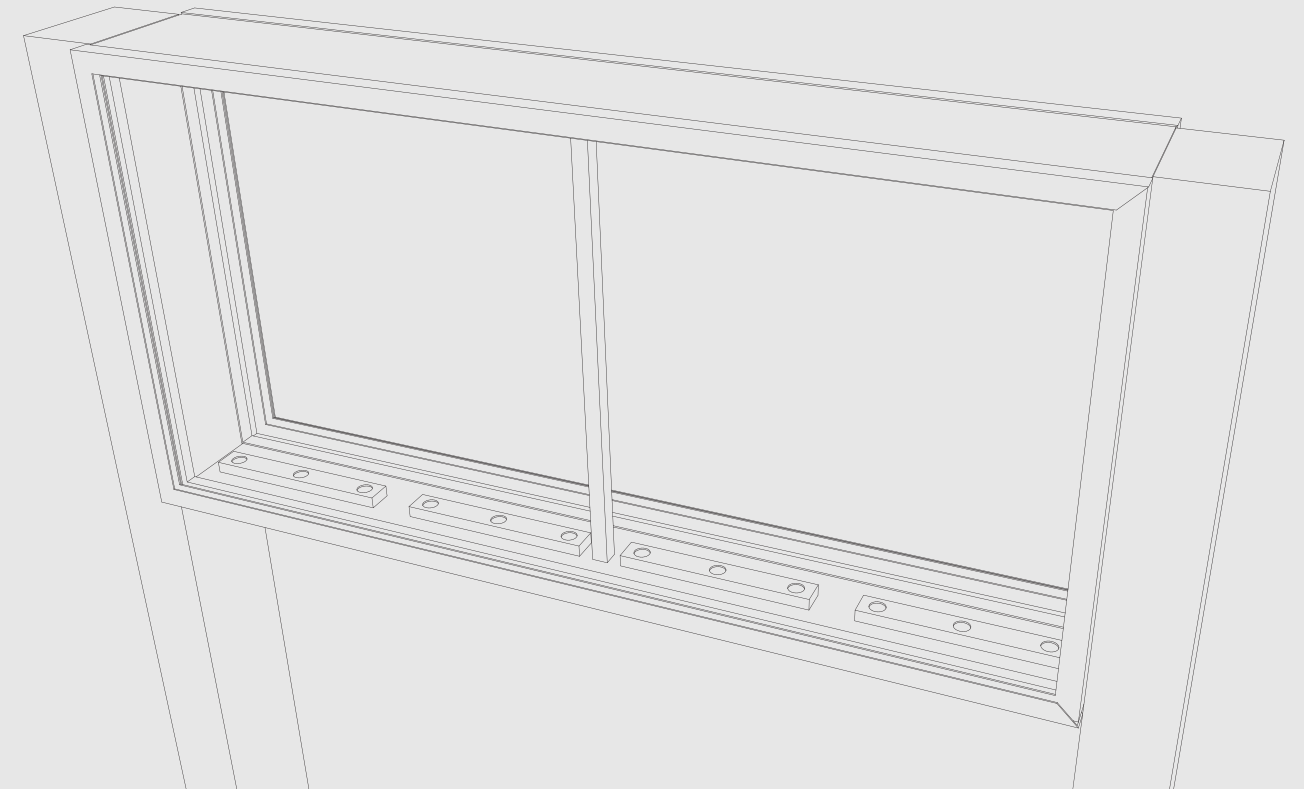

# SA 144 DS AC LED SQ FB 250

## This Acrylic face Lightbox is..

- ✓ Type Double sided
- ✓ Where to fix Fixed in between two posts  
*Post size : Max 200mm*
- ✓ Lighting source LED Lighting
- ✓ Cover size 25mm trims
- ✓ Colour White or Black (Others cost extra)

## Our Products

- "TOP & BOTTOM" indicative stickers on the inside
- Fixed directly into post
- Predrilled 6mm drain holes on bottom
- Remove screw from angle trims to insert acrylic
- Remove angle trims from lightbox
- Insert Acrylic face into body frame