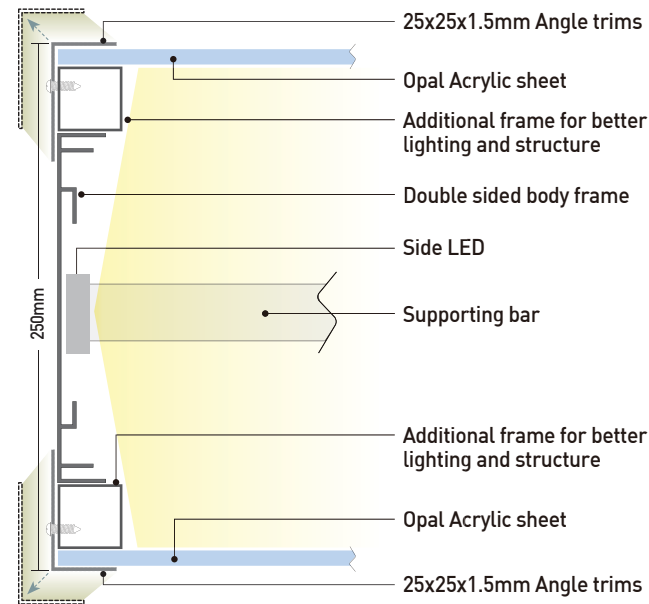

SA 144 DS AC LED SQ FB 250

This Acrylic face Lightbox is..

- ✓ Type Double sided
- ✓ Where to fix Fixed in between two posts
  Post size : Max 200mm
- ✓ Lighting source LED Lighting
- ✓ Cover size 25mm trims
- ✓ Colour White or Black (Others cost extra)

• Price do not include acrylic sheets
• Price do not include packaging and Delivery